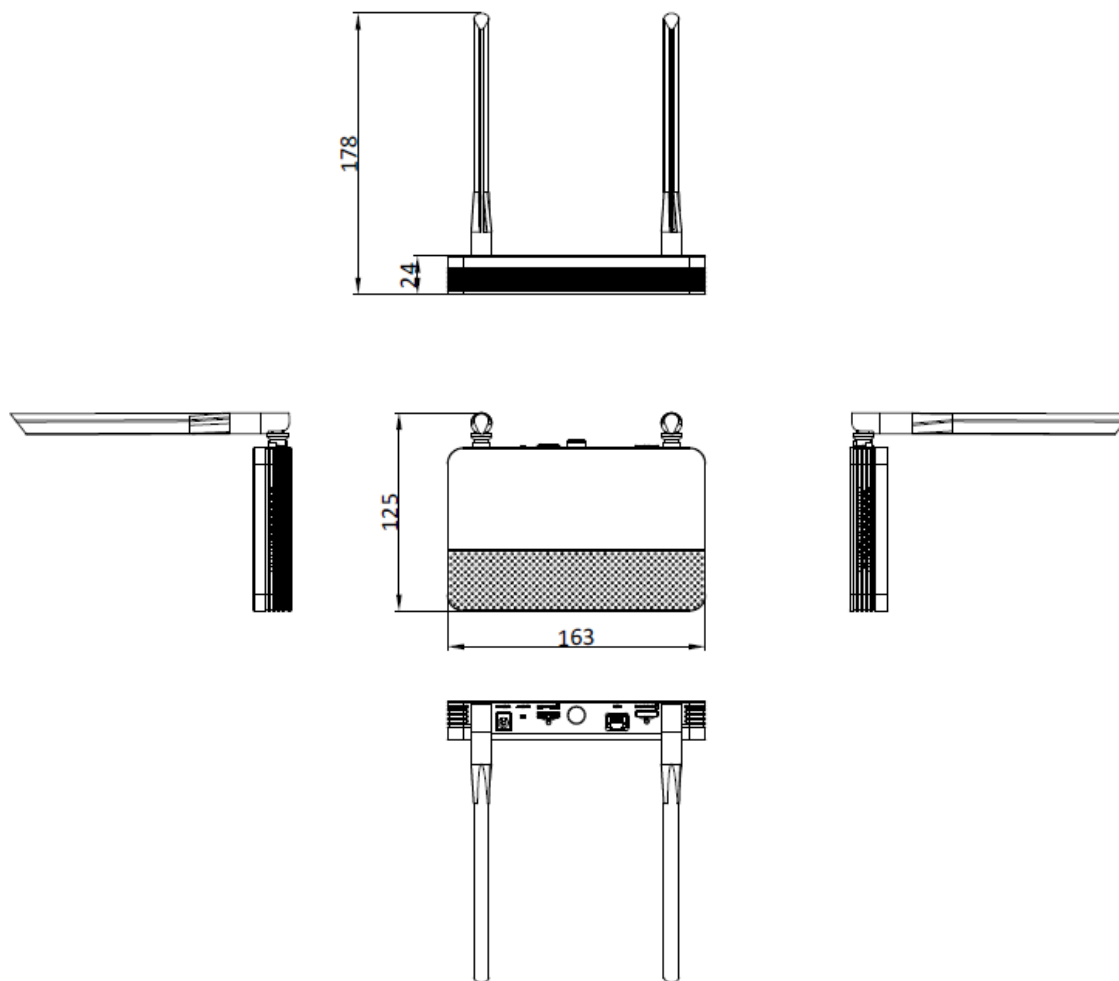

Working Temperature	Bullet: -30 °C to 60 °C (-22 °F to 140 °F) Turret: -10 °C to 40 °C (-14 °F to 104 °F)
Working Humidity	95% or less (non-condensing)
Dimension (W × D × H)	Bullet: 260.9 mm × 113.9 mm × 67.4 mm (10.3" × 4.5" × 2.7") Turret: Ø124 mm × 119 mm (Ø4.89" × 4.68")
Weight	Bullet: 305 g (0.67 lb.) Turret: 290 g (0.6 lb.)
Others	
Camera Case Type	Bullet,Turret
Image Sensor	1/2.7" Progressive Scan CMOS
Min. Illumination	Bullet : Color: 0.005 Lux @ (F1.6, AGC ON), B/W: 0 Lux with IR Turret : Color: 0.01 Lux @ (F2.0, AGC ON), B/W: 0.005Lux @(F2.0, AGC ON), 0 Lux with IR
Day &Night	IR cut filter
WDR	DWDR
Angle Adjustment	Bullet: Pan: 0° to 360°,tilt: 0° to 90°,rotate: 0° to 360° Turret: Pan: 0° to 350°,tilt: 0° to 75°
Protection Level	Bullet : IP66 Turret : IP54
Material	Plastic
Wi-Fi Support	Yes

▪ **Available Model**

NKS424W02H

▪ **Dimension**

Unit: mm (inch)

scale/1:1;Unit/mm

Headquarters

No.555 Qianmo Road, Binjiang District,
Hangzhou 310051, China
T +86-571-8807-5998
www.hikvision.com

Follow us on social media to get the latest product and solution information.