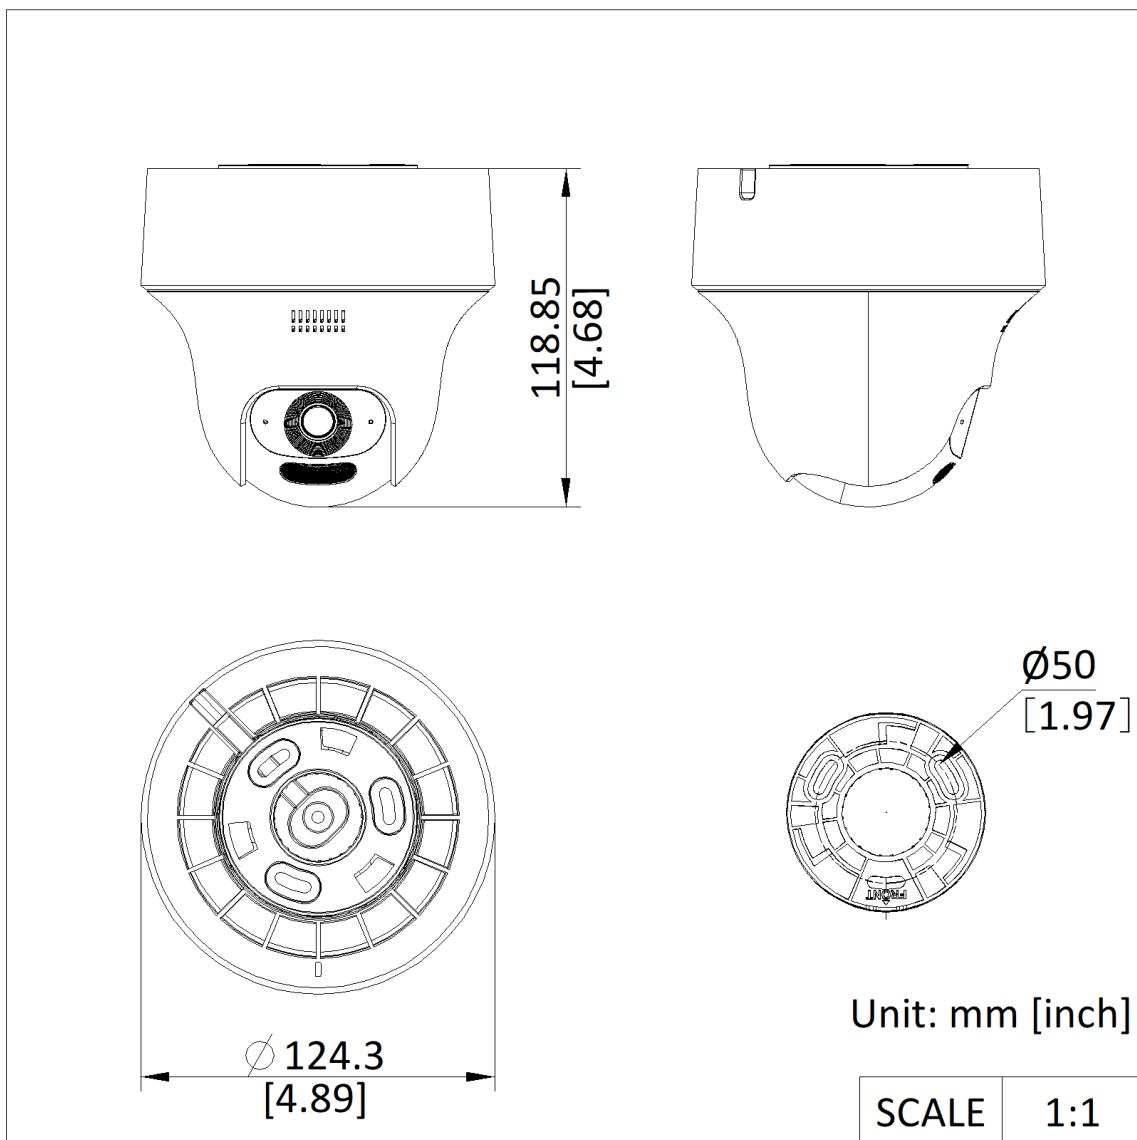

Working Temperature	Bullet: -30 °C to 60 °C (-22 °F to 140 °F) Turret: -10 °C to 40 °C (-14 °F to 104 °F)
Working Humidity	95% or less (non-condensing)
Dimension (W × D × H)	Bullet: 260.9 mm × 113.9 mm × 67.4 mm (10.3" × 4.5" × 2.7") Turret: Ø124 mm × 119 mm (Ø4.89" × 4.68")
Weight	Bullet: 305 g (0.67 lb.) Turret: 290 g (0.6 lb.)
Others	
Camera Case Type	Bullet,Turret
Image Sensor	1/2.7" Progressive Scan CMOS
Min. Illumination	Bullet : Color: 0.005 Lux @ (F1.6, AGC ON), B/W: 0 Lux with IR Turret : Color: 0.01 Lux @ (F2.0, AGC ON), B/W: 0.005Lux @(F2.0, AGC ON), 0 Lux with IR
Day &Night	IR cut filter
WDR	DWDR
Angle Adjustment	Bullet: Pan: 0° to 360°,tilt: 0° to 90°,rotate: 0° to 360° Turret: Pan: 0° to 350°,tilt: 0° to 75°
Protection Level	Bullet : IP66 Turret : IP54
Material	Plastic
Wi-Fi Support	Yes

NVS

Video and Audio	
IP Video Input	4-ch
Incoming/Outgoing Bandwidth	20 Mbps/20 Mbps
Decoding	
Video Resolution	6 MP/5 MP/4 MP/3 MP/1080p/UXGA /720p/VGA/4CIF/DCIF/ 2CIF/CIF/QCIF
Synchronous Playback	1-ch
Network	
Network Interface	1, RJ45 10/100M Ethernet interface
Wi-Fi	
Frequency Band	2.4 GHz
Antenna Structure	High gain antenna
Transmission Speed	150 Mbps
Transmission Standard	IEEE 802.11b/g/n/ax
Auxiliary Interface	
SD Card	32G/64G/128G/256G/512G
General	
Power Supply	12 VDC
Consumption (without HDD and PoE off)	≤ 6 W
Working Temperature	-10 °C to 55 °C (14 °F to 131 °F)
Working Humidity	10% to 90%
Dimension (W × D × H)	163 x 125 x 26 mm (6.4" × 4.9" × 1.0")

Weight (without hard disk)	≤ 500g
Kit	
Accessories	Power adaptor: 2 × IPC power adaptor, 1 × NVS power adaptor Ethernet cable: RJ45, Cat5e UTP, 1 m
Certification	CB, CE
Weight (with package)	≤ 2 kg (4.4 lb)

▪ **Available Model**

NKS424W02H

▪ **Dimension**

Unit: mm (inch)

scale/1:1;Unit/mm

Headquarters

No.555 Qianmo Road, Binjiang District,
Hangzhou 310051, China
T +86-571-8807-5998
www.hikvision.com

Follow us on social media to get the latest product and solution information.