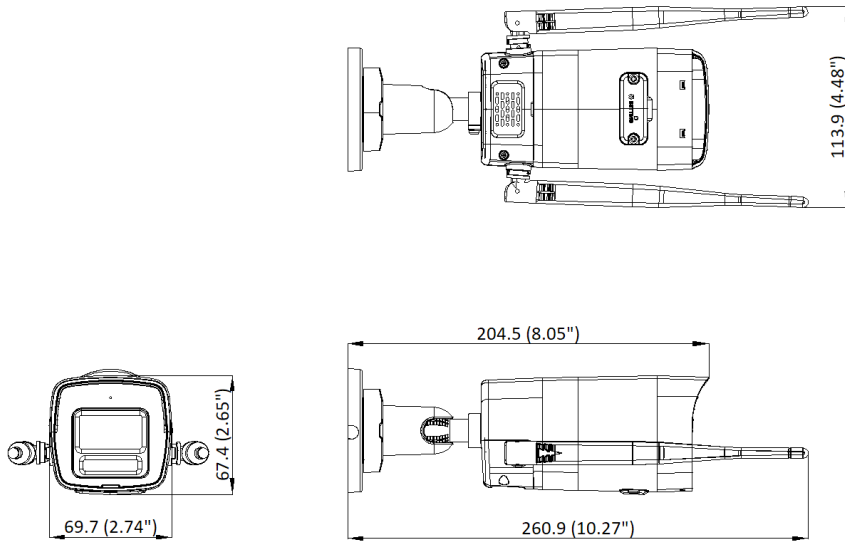

Working Temperature	Bullet: -30 °C to 60 °C (-22 °F to 140 °F) Turret: -10 °C to 40 °C (-14 °F to 104 °F)
Working Humidity	95% or less (non-condensing)
Dimension (W × D × H)	Bullet: 260.9 mm × 113.9 mm × 67.4 mm (10.3" × 4.5" × 2.7") Turret: Ø124 mm × 119 mm (Ø4.89" × 4.68")
Weight	Bullet: 305 g (0.67 lb.) Turret: 290 g (0.6 lb.)
Others	
Camera Case Type	Bullet,Turret
Image Sensor	1/2.7" Progressive Scan CMOS
Min. Illumination	Bullet : Color: 0.005 Lux @ (F1.6, AGC ON), B/W: 0 Lux with IR Turret : Color: 0.01 Lux @ (F2.0, AGC ON), B/W: 0.005Lux @(F2.0, AGC ON), 0 Lux with IR
Day &Night	IR cut filter
WDR	DWDR
Angle Adjustment	Bullet: Pan: 0° to 360°,tilt: 0° to 90°,rotate: 0° to 360° Turret: Pan: 0° to 350°,tilt: 0° to 75°
Protection Level	Bullet : IP66 Turret : IP54
Material	Plastic
Wi-Fi Support	Yes

NVS

Video and Audio	
IP Video Input	4-ch
Incoming/Outgoing Bandwidth	20 Mbps/20 Mbps
Decoding	
Video Resolution	6 MP/5 MP/4 MP/3 MP/1080p/UXGA /720p/VGA/4CIF/DCIF/ 2CIF/CIF/QCIF
Synchronous Playback	1-ch
Network	
Network Interface	1, RJ45 10/100M Ethernet interface
Wi-Fi	
Frequency Band	2.4 GHz
Antenna Structure	High gain antenna
Transmission Speed	150 Mbps
Transmission Standard	IEEE 802.11b/g/n/ax
Auxiliary Interface	
SD Card	32G/64G/128G/256G/512G
General	
Power Supply	12 VDC
Consumption (without HDD and PoE off)	≤ 6 W
Working Temperature	-10 °C to 55 °C (14 °F to 131 °F)
Working Humidity	10% to 90%
Dimension (W × D × H)	163 x 125 x 26 mm (6.4" × 4.9" × 1.0")

Weight (without hard disk)	≤ 500g
Kit	
Accessories	Power adaptor: 2 × IPC power adaptor, 1 × NVS power adaptor Ethernet cable: RJ45, Cat5e UTP, 1 m
Certification	CB, CE
Weight (with package)	≤ 2 kg (4.4 lb)

▪ **Available Model**

NKS424W02H

▪ **Dimension**

Unit: mm (inch)

scale/1:1;Unit/mm

Headquarters

No.555 Qianmo Road, Binjiang District,
Hangzhou 310051, China
T +86-571-8807-5998
www.hikvision.com

Follow us on social media to get the latest product and solution information.