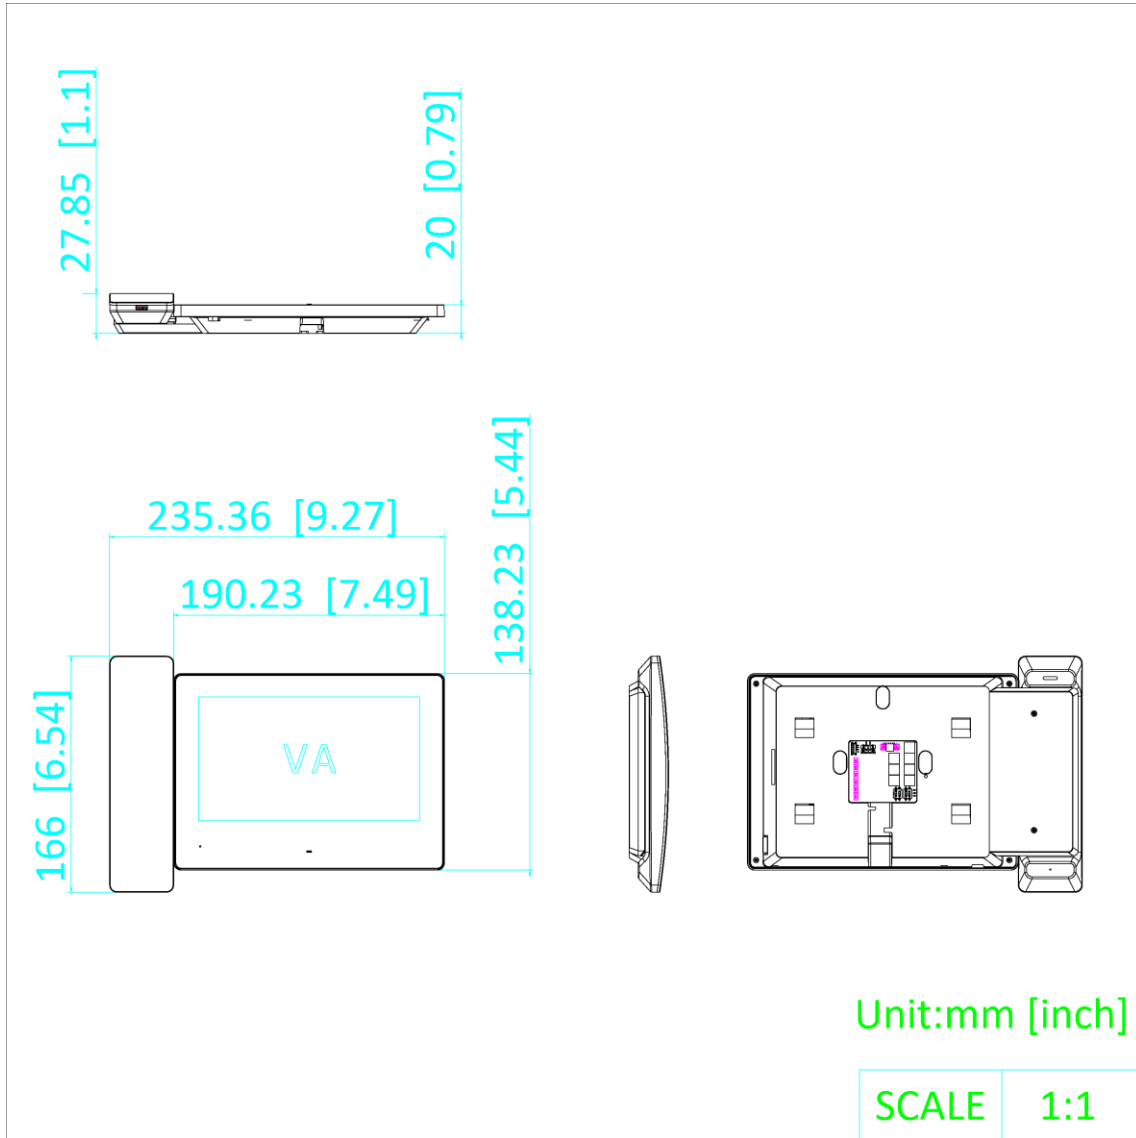

▪ Specification

System parameters	
Operating system	Embedded Linux operation system
ROM	32 MB
RAM	128 MB
CPU	Embedded processor
Display parameters	
Screen size	7-inch
Operation method	Capacitive touch screen
Type	Colorful TFT screen
Resolution	1024 × 600
Video parameters	
Video compression standard	/
Lens	/
FOV	/
WDR	/
Resolution	/
Focal length	/
Audio parameters	
Audio compression standard	G.711 U G.711 A
Audio input	1 Built-in omnidirectional microphone
Audio output	1 Built-in loudspeaker
Audio compression bitrate	64 Kps
Audio quality	Noise suppression and echo cancellation
Volume adjustment	Adjustable
Capacity	
Event capacity	200 captured pictures (with TF card)
Linked indoor extensions capacity	3
Network parameters	
Communication protocol	TCP/IP, RTSP
Wi-Fi standard	2.4 GHz, IEEE802.11b, IEEE802.11g, IEEE802.11n
3G/4G standard	/
Zigbee	/
Device interfaces	
Alarm input	1
TAMPER	/
RS-485	/
USB	/
TF card	Max to 128 G, SD 2.0 or lower version
Alarm output	/
DIP switch	5 decimal DIP switch and 4 binary DIP switch
Power supply input	48V, powered by DS-KAD7060EY or DS-KAD7061EY
Two-wire IP interface	2, 1 for input 1 for output

▪ Available Model

DS-KH7300EY-WTHE2

▪ Dimension

Headquarters

No.555 Qianmo Road, Binjiang District,
Hangzhou 310051, China
T +86-571-8807-5998
www.hikvision.com

Follow us on social media to get the latest product and solution information.