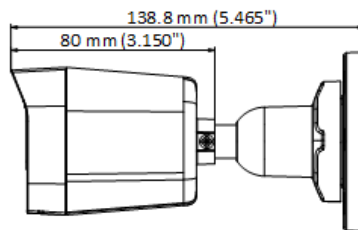

▪ Available Model

DS-2CE16U0T-LF(2.8mm)

DS-2CE16U0T-LF(3.6mm)

▪ Dimension

▪ Accessory

▪ Optional

**DS-1280ZJ-XS
Junction box**