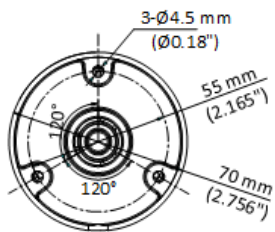

▪ Available Model

DS-2CE16U0T-LF(2.8mm)

DS-2CE16U0T-LF(3.6mm)

▪ Dimension

▪ Accessory

▪ Optional

**DS-1280ZJ-XS
Junction box**