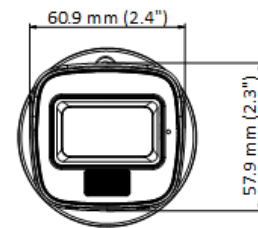

▪ Available Model

DS-2CE16U0T-LF(2.8mm)

DS-2CE16U0T-LF(3.6mm)

▪ Dimension

▪ Accessory

▪ Optional

**DS-1280ZJ-XS
Junction box**