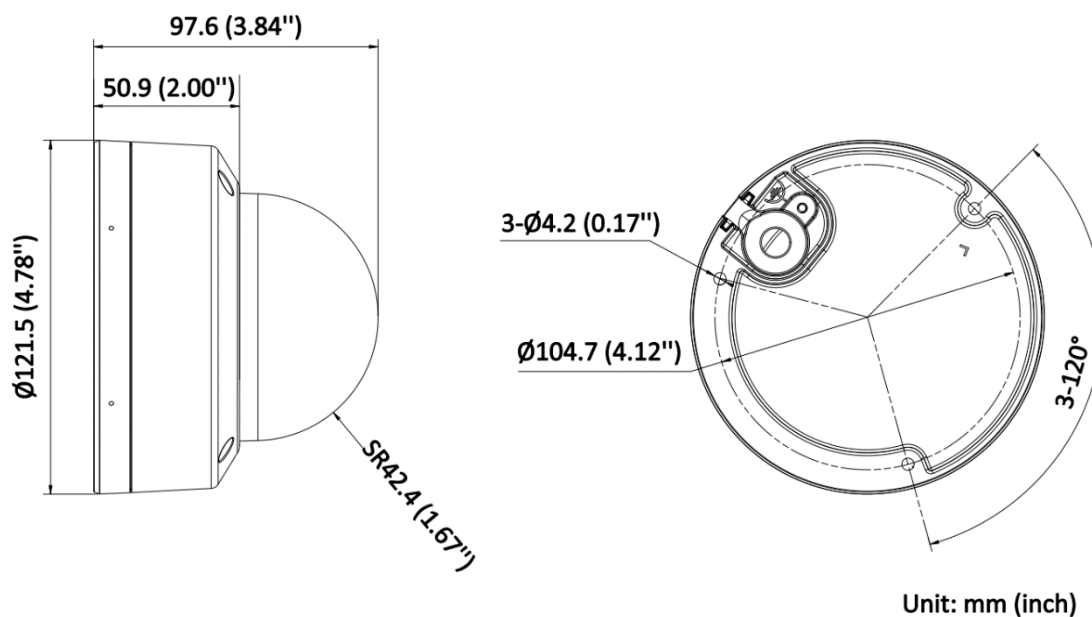

▪ **Available Model**

- DS-2CD2146G2H-ISU(2.8mm)
- DS-2CD2146G2H-ISU(4mm)
- DS-2CD2146G2H-I(2.8mm)
- DS-2CD2146G2H-I(4mm)
- DS-2CD2146G2H-ISU(2.8mm)/Black

▪ **Dimension**

▪ **Accessory**

▪ **Optional**

DS-1272ZJ-120 Wall Mount	DS-1272ZJ-120B Wall Mount	DS-1271ZJ-120 Pendant Mount	DS-1275ZJ-SUS Vertical Pole Mount	DS-1276ZJ-SUS Corner Mount
DS-1280ZJ-DM46 Junction Box	DS-2280ZJ-WA120 Junction Box	DS-2210ZJ-WA-120 Pendant Mount	DS-2200ZJ-WA-120 Wall Mount	DS-2200ZJ-WAJ-120 Wall Mount